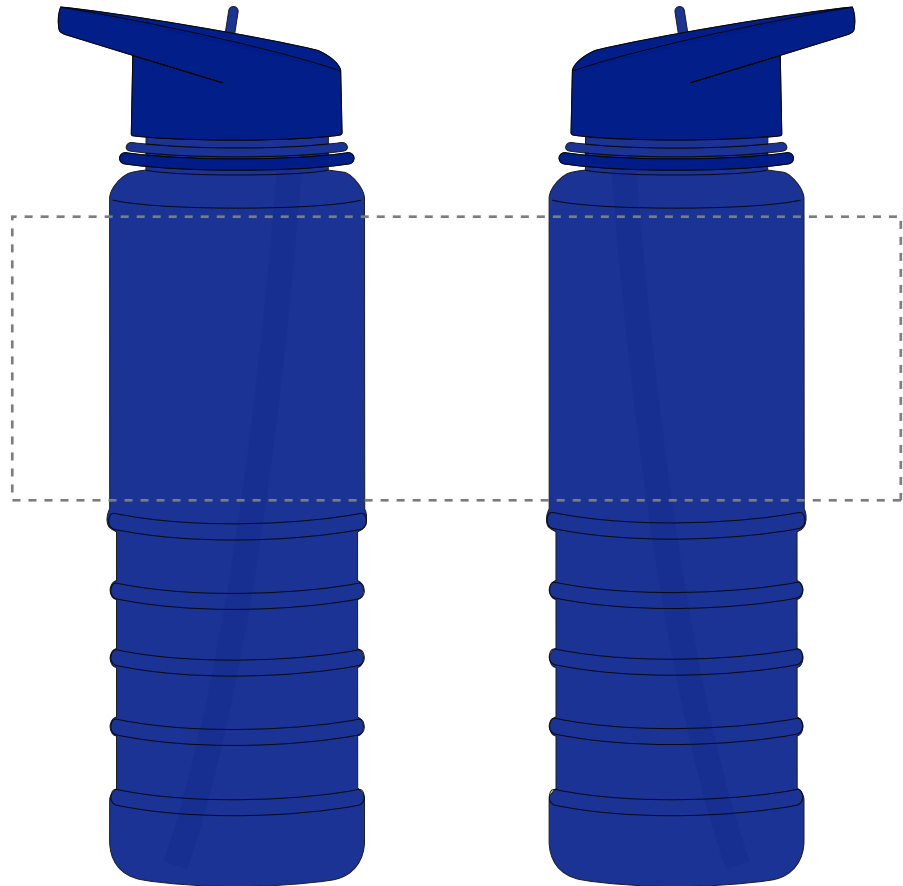

Your Ref:
Our Ref:

Quantity:
Version: 1

Product Code: MG9706
Product Colour: BLUE

PRINTING CONCERNS:

We stock this item in the following colours

**PANTONE REFERENCE(S)**

 Full colour printing

ARTWORK SCALE 50%

LOGOS WILL BE DIRECTLY OPPOSITE
LOGOS WILL NOT BE DIRECTLY OPPOSITE

Product Image for visualisation
- colours may vary

The dashed line is to demonstrate print area and will not appear on your printed item